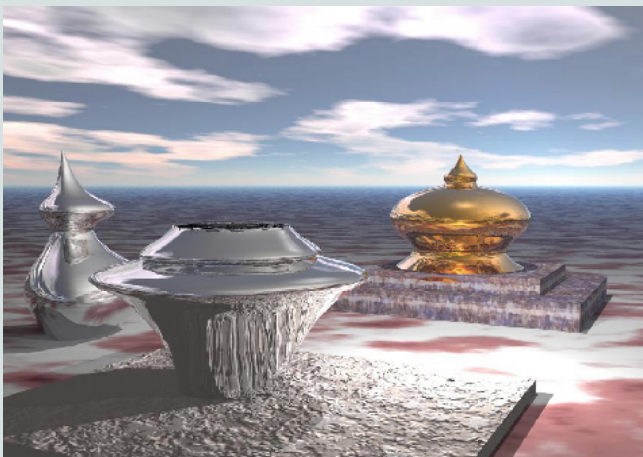

ANDRZEJ AWSIEJ
3D graphics series

Vases and Stupas
modelling Amapi, raytracing Bryce